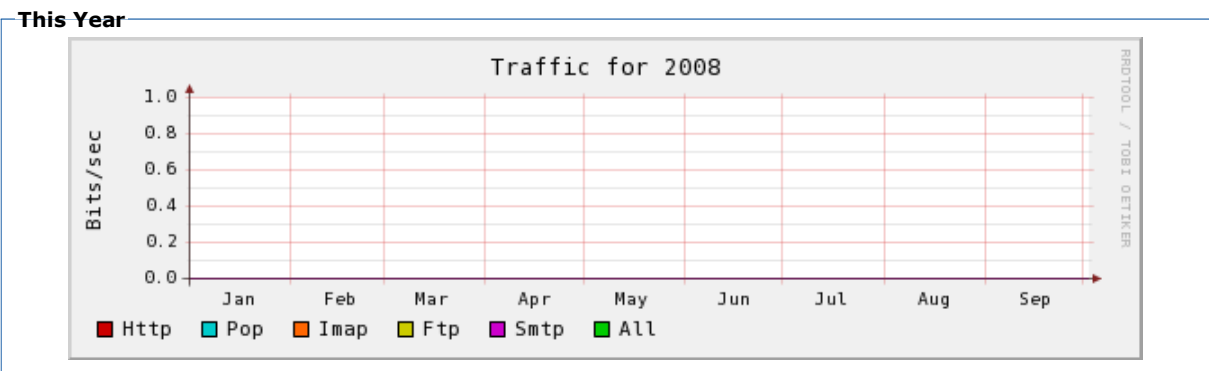

Bandwidth

This function allows you to see the bandwidth usage for your site. It shows the current month's bandwidth usage as well as your total bandwidth usage. This will include all HTTP (web) and POP (mail) bandwidth usage and may include FTP bandwidth usage if your system administrator has enabled FTP bandwidth logging.

Aug 2008[Click to Show](#)**Jul 2008**[Click to Show](#)**Jun 2008**[Click to Show](#)**May 2008**[Click to Show](#)**Apr 2008**[Click to Show](#)**Mar 2008**[Click to Show](#)

Feb 2008[Click to Show](#)**Jan 2008**[Click to Show](#)**Dec 2007**[Click to Show](#)**Nov 2007**[Click to Show](#)**Oct 2007**[Click to Show](#)**Sep 2007**[Click to Show](#)