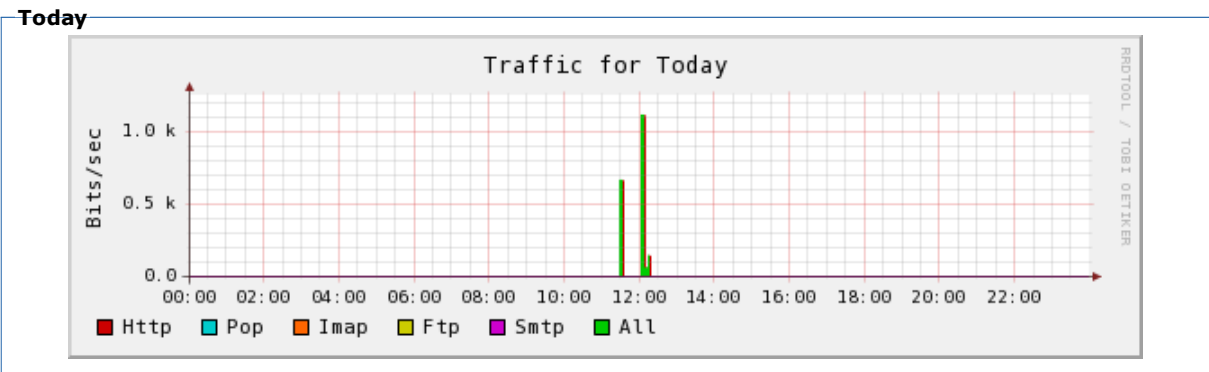

Bandwidth

This function allows you to see the bandwidth usage for your site. It shows the current month's bandwidth usage as well as your total bandwidth usage. This will include all HTTP (web) and POP (mail) bandwidth usage and may include FTP bandwidth usage if your system administrator has enabled FTP bandwidth logging.