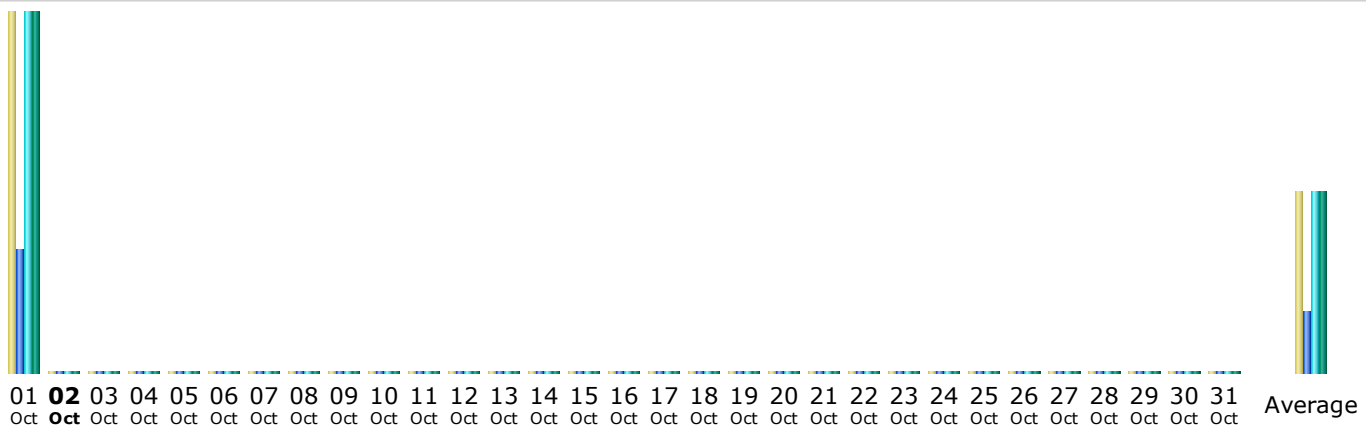

Last Update: 01 Oct 2008 - 21:29

Reported period:

Summary

Reported period	Month Oct 2008				
First visit	01 Oct 2008 - 01:01				
Last visit	01 Oct 2008 - 20:22				
	Unique visitors	Number of visits	Pages	Hits	Bandwidth
Traffic viewed *	7	9 (1.28 visits/visitor)	17 (1.88 Pages/Visit)	50 (5.55 Hits/Visit)	306.07 KB (34 KB/Visit)
Traffic not viewed *			21	21	9.97 KB

* Not viewed traffic includes traffic generated by robots, worms, or replies with special HTTP status codes.

Monthly history

Month	Unique visitors	Number of visits	Pages	Hits	Bandwidth
Jan 2008	152	226	1193	2031	38.25 MB
Feb 2008	189	232	859	1411	47.20 MB
Mar 2008	274	446	2519	4950	82.14 MB
Apr 2008	222	323	8076	9539	115.21 MB
May 2008	213	265	916	1784	65.78 MB
Jun 2008	466	504	6714	10384	122.83 MB
Jul 2008	185	224	572	1640	17.65 MB
Aug 2008	104	127	353	861	10.83 MB
Sep 2008	113	217	1185	2369	20.44 MB
Oct 2008	7	9	17	50	306.07 KB
Nov 2008	0	0	0	0	0
Dec 2008	0	0	0	0	0
Total	1925	2573	22404	35019	520.63 MB

Days of month

Day	Number of visits	Pages	Hits	Bandwidth
01 Oct 2008	9	17	50	306.07 KB
02 Oct 2008	0	0	0	0
03 Oct 2008	0	0	0	0
04 Oct 2008	0	0	0	0
05 Oct 2008	0	0	0	0
06 Oct 2008	0	0	0	0
07 Oct 2008	0	0	0	0
08 Oct 2008	0	0	0	0
09 Oct 2008	0	0	0	0
10 Oct 2008	0	0	0	0
11 Oct 2008	0	0	0	0
12 Oct 2008	0	0	0	0
13 Oct 2008	0	0	0	0
14 Oct 2008	0	0	0	0
15 Oct 2008	0	0	0	0
16 Oct 2008	0	0	0	0
17 Oct 2008	0	0	0	0
18 Oct 2008	0	0	0	0
19 Oct 2008	0	0	0	0
20 Oct 2008	0	0	0	0
21 Oct 2008	0	0	0	0
22 Oct 2008	0	0	0	0
23 Oct 2008	0	0	0	0
24 Oct 2008	0	0	0	0
25 Oct 2008	0	0	0	0
26 Oct 2008	0	0	0	0
27 Oct 2008	0	0	0	0
28 Oct 2008	0	0	0	0
29 Oct 2008	0	0	0	0
30 Oct 2008	0	0	0	0
31 Oct 2008	0	0	0	0
Average	4.50	8.50	25.00	153.04 KB
Total	9	17	50	306.07 KB