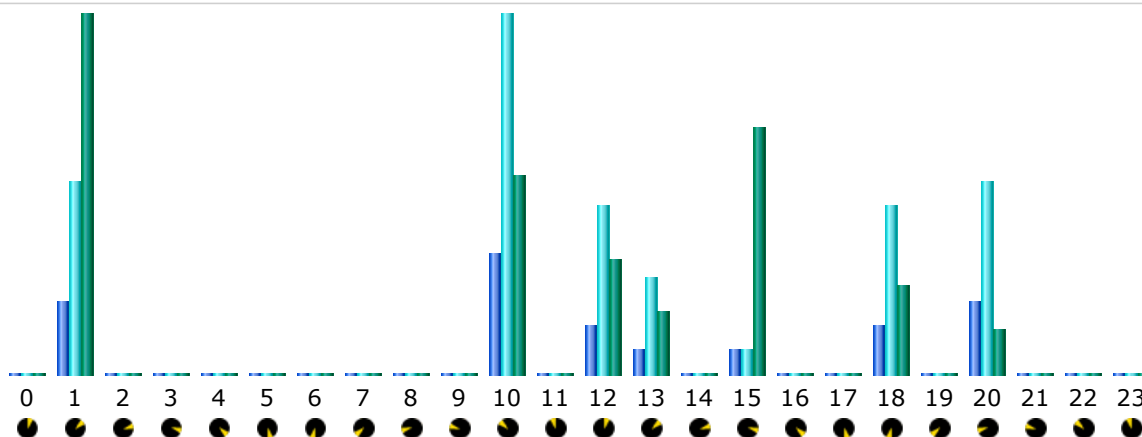

* Not viewed traffic includes traffic generated by robots, worms, or replies with special HTTP status codes.

Monthly history

Month	Unique visitors	Number of visits	Pages	Hits	Bandwidth
Jan 2008	152	226	1193	2031	38.25 MB
Feb 2008	189	232	859	1411	47.20 MB
Mar 2008	274	446	2519	4950	82.14 MB
Apr 2008	222	323	8076	9539	115.21 MB
May 2008	213	265	916	1784	65.78 MB
Jun 2008	466	504	6714	10384	122.83 MB
Jul 2008	185	224	572	1640	17.65 MB
Aug 2008	104	127	353	861	10.83 MB
Sep 2008	113	217	1185	2369	20.44 MB
Oct 2008	7	9	17	50	306.07 KB
Nov 2008	0	0	0	0	0
Dec 2008	0	0	0	0	0
Total	1925	2573	22404	35019	520.63 MB

Days of month

Day	Number of visits	Pages	Hits	Bandwidth
01 Oct 2008	9	17	50	306.07 KB
02 Oct 2008	0	0	0	0
03 Oct 2008	0	0	0	0
04 Oct 2008	0	0	0	0
05 Oct 2008	0	0	0	0
06 Oct 2008	0	0	0	0
07 Oct 2008	0	0	0	0
08 Oct 2008	0	0	0	0
09 Oct 2008	0	0	0	0
10 Oct 2008	0	0	0	0
11 Oct 2008	0	0	0	0
12 Oct 2008	0	0	0	0
13 Oct 2008	0	0	0	0
14 Oct 2008	0	0	0	0
15 Oct 2008	0	0	0	0
16 Oct 2008	0	0	0	0
17 Oct 2008	0	0	0	0
18 Oct 2008	0	0	0	0
19 Oct 2008	0	0	0	0
20 Oct 2008	0	0	0	0
21 Oct 2008	0	0	0	0
22 Oct 2008	0	0	0	0
23 Oct 2008	0	0	0	0
24 Oct 2008	0	0	0	0
25 Oct 2008	0	0	0	0
26 Oct 2008	0	0	0	0
27 Oct 2008	0	0	0	0
28 Oct 2008	0	0	0	0
29 Oct 2008	0	0	0	0
30 Oct 2008	0	0	0	0
31 Oct 2008	0	0	0	0
Average	4.50	8.50	25.00	153.04 KB
Total	9	17	50	306.07 KB

Days of week

Day	Pages	Hits	Bandwidth
Mon	0	0	0
Tue	0	0	0
Wed	17	50	306.07 KB
Thu	0	0	0
Fri	0	0	0
Sat	0	0	0
Sun	0	0	0

Hours

Hours	Pages	Hits	Bandwidth	Hours	Pages	Hits	Bandwidth
00	0	0	0	12	2	7	31.71 KB
01	3	8	98.54 KB	13	1	4	17.03 KB
02	0	0	0	14	0	0	0
03	0	0	0	15	1	1	67.88 KB
04	0	0	0	16	0	0	0
05	0	0	0	17	0	0	0
06	0	0	0	18	2	7	24.44 KB
07	0	0	0	19	0	0	0
08	0	0	0	20	3	8	12.22 KB
09	0	0	0	21	0	0	0
10	5	15	54.25 KB	22	0	0	0
11	0	0	0	23	0	0	0