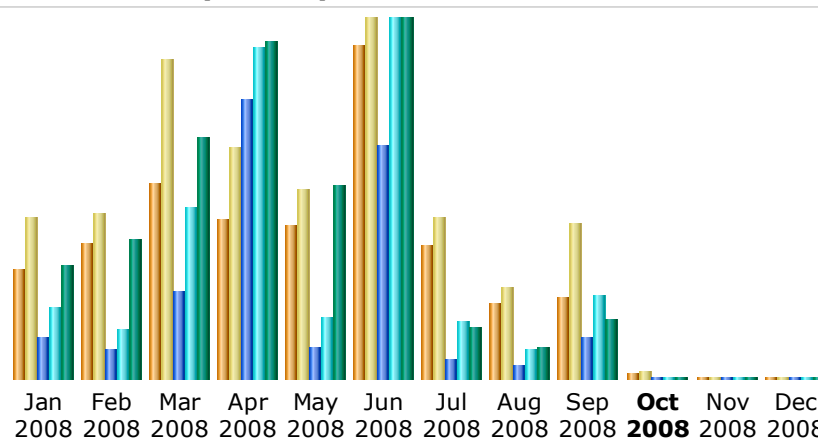

Last Update: 01 Oct 2008 - 21:29

Reported period:

Summary

Reported period	Month Oct 2008				
First visit	01 Oct 2008 - 01:01				
Last visit	01 Oct 2008 - 20:22				
	Unique visitors	Number of visits	Pages	Hits	Bandwidth
Traffic viewed *	7	9 (1.28 visits/visitor)	17 (1.88 Pages/Visit)	50 (5.55 Hits/Visit)	306.07 KB (34 KB/Visit)
Traffic not viewed *			21	21	9.97 KB

* Not viewed traffic includes traffic generated by robots, worms, or replies with special HTTP status codes.

Monthly history

Month	Unique visitors	Number of visits	Pages	Hits	Bandwidth
Jan 2008	152	226	1193	2031	38.25 MB
Feb 2008	189	232	859	1411	47.20 MB
Mar 2008	274	446	2519	4950	82.14 MB
Apr 2008	222	323	8076	9539	115.21 MB
May 2008	213	265	916	1784	65.78 MB
Jun 2008	466	504	6714	10384	122.83 MB
Jul 2008	185	224	572	1640	17.65 MB
Aug 2008	104	127	353	861	10.83 MB
Sep 2008	113	217	1185	2369	20.44 MB
Oct 2008	7	9	17	50	306.07 KB
Nov 2008	0	0	0	0	0
Dec 2008	0	0	0	0	0
Total	1925	2573	22404	35019	520.63 MB

Days of month

Day	Number of visits	Pages	Hits	Bandwidth
01 Oct 2008	9	17	50	306.07 KB
02 Oct 2008	0	0	0	0
03 Oct 2008	0	0	0	0
04 Oct 2008	0	0	0	0
05 Oct 2008	0	0	0	0
06 Oct 2008	0	0	0	0
07 Oct 2008	0	0	0	0
08 Oct 2008	0	0	0	0
09 Oct 2008	0	0	0	0
10 Oct 2008	0	0	0	0
11 Oct 2008	0	0	0	0
12 Oct 2008	0	0	0	0
13 Oct 2008	0	0	0	0
14 Oct 2008	0	0	0	0
15 Oct 2008	0	0	0	0
16 Oct 2008	0	0	0	0
17 Oct 2008	0	0	0	0
18 Oct 2008	0	0	0	0
19 Oct 2008	0	0	0	0
20 Oct 2008	0	0	0	0
21 Oct 2008	0	0	0	0
22 Oct 2008	0	0	0	0
23 Oct 2008	0	0	0	0
24 Oct 2008	0	0	0	0
25 Oct 2008	0	0	0	0
26 Oct 2008	0	0	0	0
27 Oct 2008	0	0	0	0
28 Oct 2008	0	0	0	0
29 Oct 2008	0	0	0	0
30 Oct 2008	0	0	0	0
31 Oct 2008	0	0	0	0
Average	4.50	8.50	25.00	153.04 KB
Total	9	17	50	306.07 KB